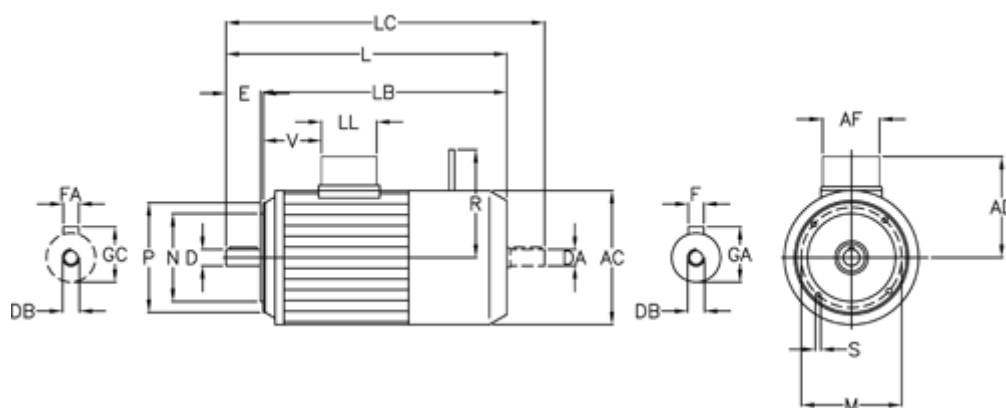

Article number: 2510002204150404000

Description: Bonfiglioli brake motor BX100LA-4 2.2KW FD15
1400 rpm 3x230/400v 50HZ IP55 IE3 DC brake B14 stainless steel

Measures

A/F = 98	EA = 28	LL = 98
AC = 195	F = 8	M = 130
AD = 142	FA = 8	N = 110
D = 28	GA = 31.0	P = 160
DA = M10	GC = 31.0	R = 160
DB = M10	L = 458	S = M8
DB1 = M10	LB = 398	T = 3.5
E = 60	LC = 521	V = 119